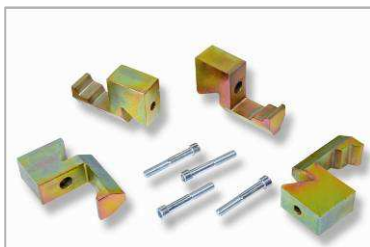

Caterpillar adapters (new version from S/N xxxxxxxx100388)

Accessori Smontagomme Agricoltura-Autocarro / Accessory for Truck and Farm Tyre Changer

1 695 301 747

Attacchi per foro centrale diam.80 nuova versione (6 pezzi)

Adapters for central hole wheels diam.80 new version (6 pcs)

1 695 301 748

Attacchi zavorrati nuova versione (6 pezzi)

Adapters for thick rims new version (6 pcs)

1 695 301 781

Kit attacchi per cerchio Same diam.80 (4 griffe)(da matricola n°xxxxxxx100388)

Adapters for central hole wheels diam.80 new version (4 pcs) (from S/N xxxxxxxx100388)

1 695 301 782

Kit prolunghe per cerchi zavorrati (4 griffe) (da matricola n°xxxxxxx100388)

Adapters for thick rims new version (4 pcs) (from S/N xxxxxxxx100388)