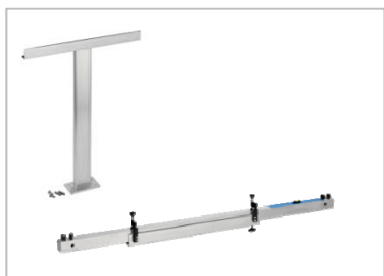

1 690 401 066

Supporto corto per asta taratura + Asta taratura per SA4xx-SA5xx-SA6xx

Short bearing for calibration frame + Calibration frame for SA4xx-SA5xx-SA6x